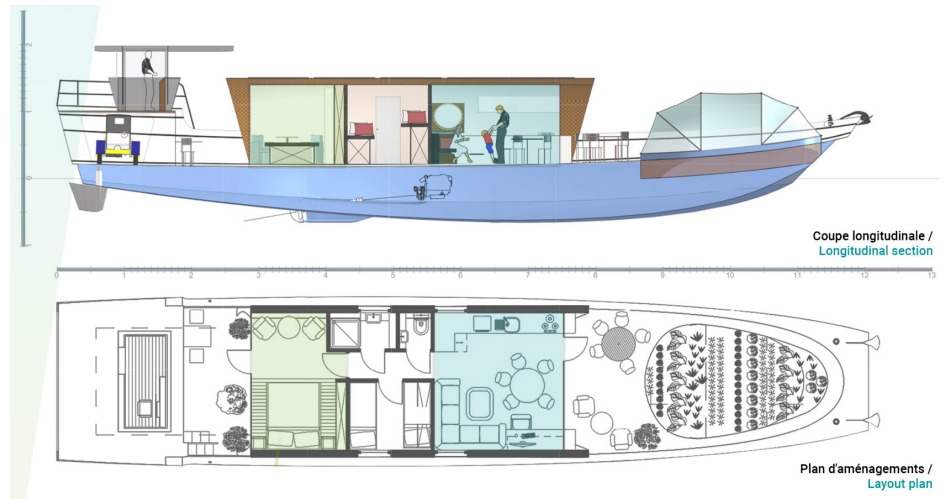

NOÉ

Features

Model : Noé
Overall length : 23.94 m
Hull length : 23.50 m
Waterline length : 21.25 m
Beam width : 5.02 m
Draft : 1.30 m
Lightcraft displacement : 27 t
Maximum displacement : 47 t
Rudder(s) : 2
Category : C or B
Cabin(s) : 1 double + 1 with 2 beds (according to layout)
Berth(s) : 6
Head(s) : 1
Saloon : Large indoor living room + outdoor terrace
Engine(s) : 2 x 135 hp (any type of propulsion possible)
Architect(s) : Jean-pierre Brouns

Personality

The Noé, a real 24 meter long living arch, is a mobile autonomous floating habitat for navigation on sea or rivers.

The deck can receive a multitude of potential options to make it a floating home, a travel vessel, a professional or advertising space or a means of autonomy/self-sufficiency.

Its hull gives it a great sobriety in thermal motorization and allows an electric propulsion if necessary. It is also designed to be easy to maneuver.

It is eligible for river and maritime navigation in category C; access to category B depends on the choice of customization options. Its options are grouped around 7 major customizable items: wheelhouse, aft hold, living quarters, decks, greenhouse, motorization, underdeck holds. Of course, you have the possibility to submit additional options. This real floating Swiss Army knife will satisfy the most demanding.

Layouts

The Noé floating habitat can accommodate up to 6 people and can be a self-sufficient habitat thanks to its propulsion, energy and even greenhouse options. The saloon is a real living room, open, spacious and giving out on a front terrace.